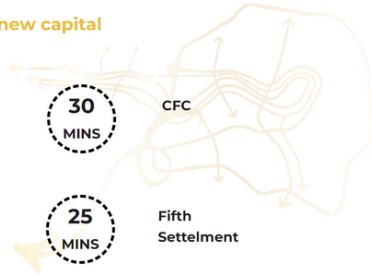

### Strategic location in the heart of the new capital

10 MINS

MUSTAKBAL CITY

25 MINS

AUC

30 MINS

CFC

30 MINS

New cairo

10 MINS

Madinet

25 MINS

Fifth Settlement